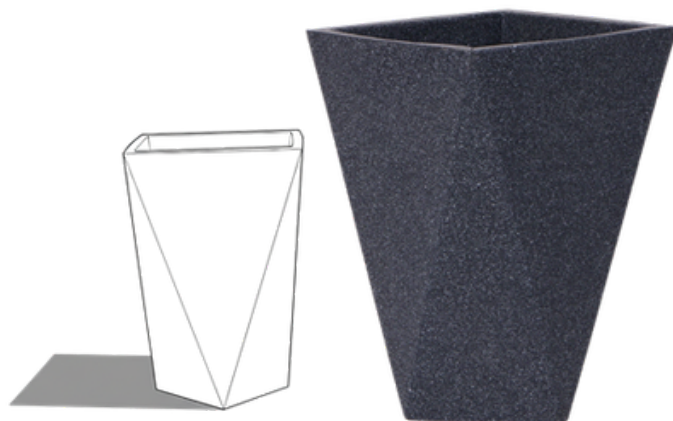

FANTASIA

Available Colours