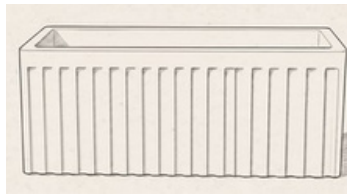

RIPPLES

Available Colours